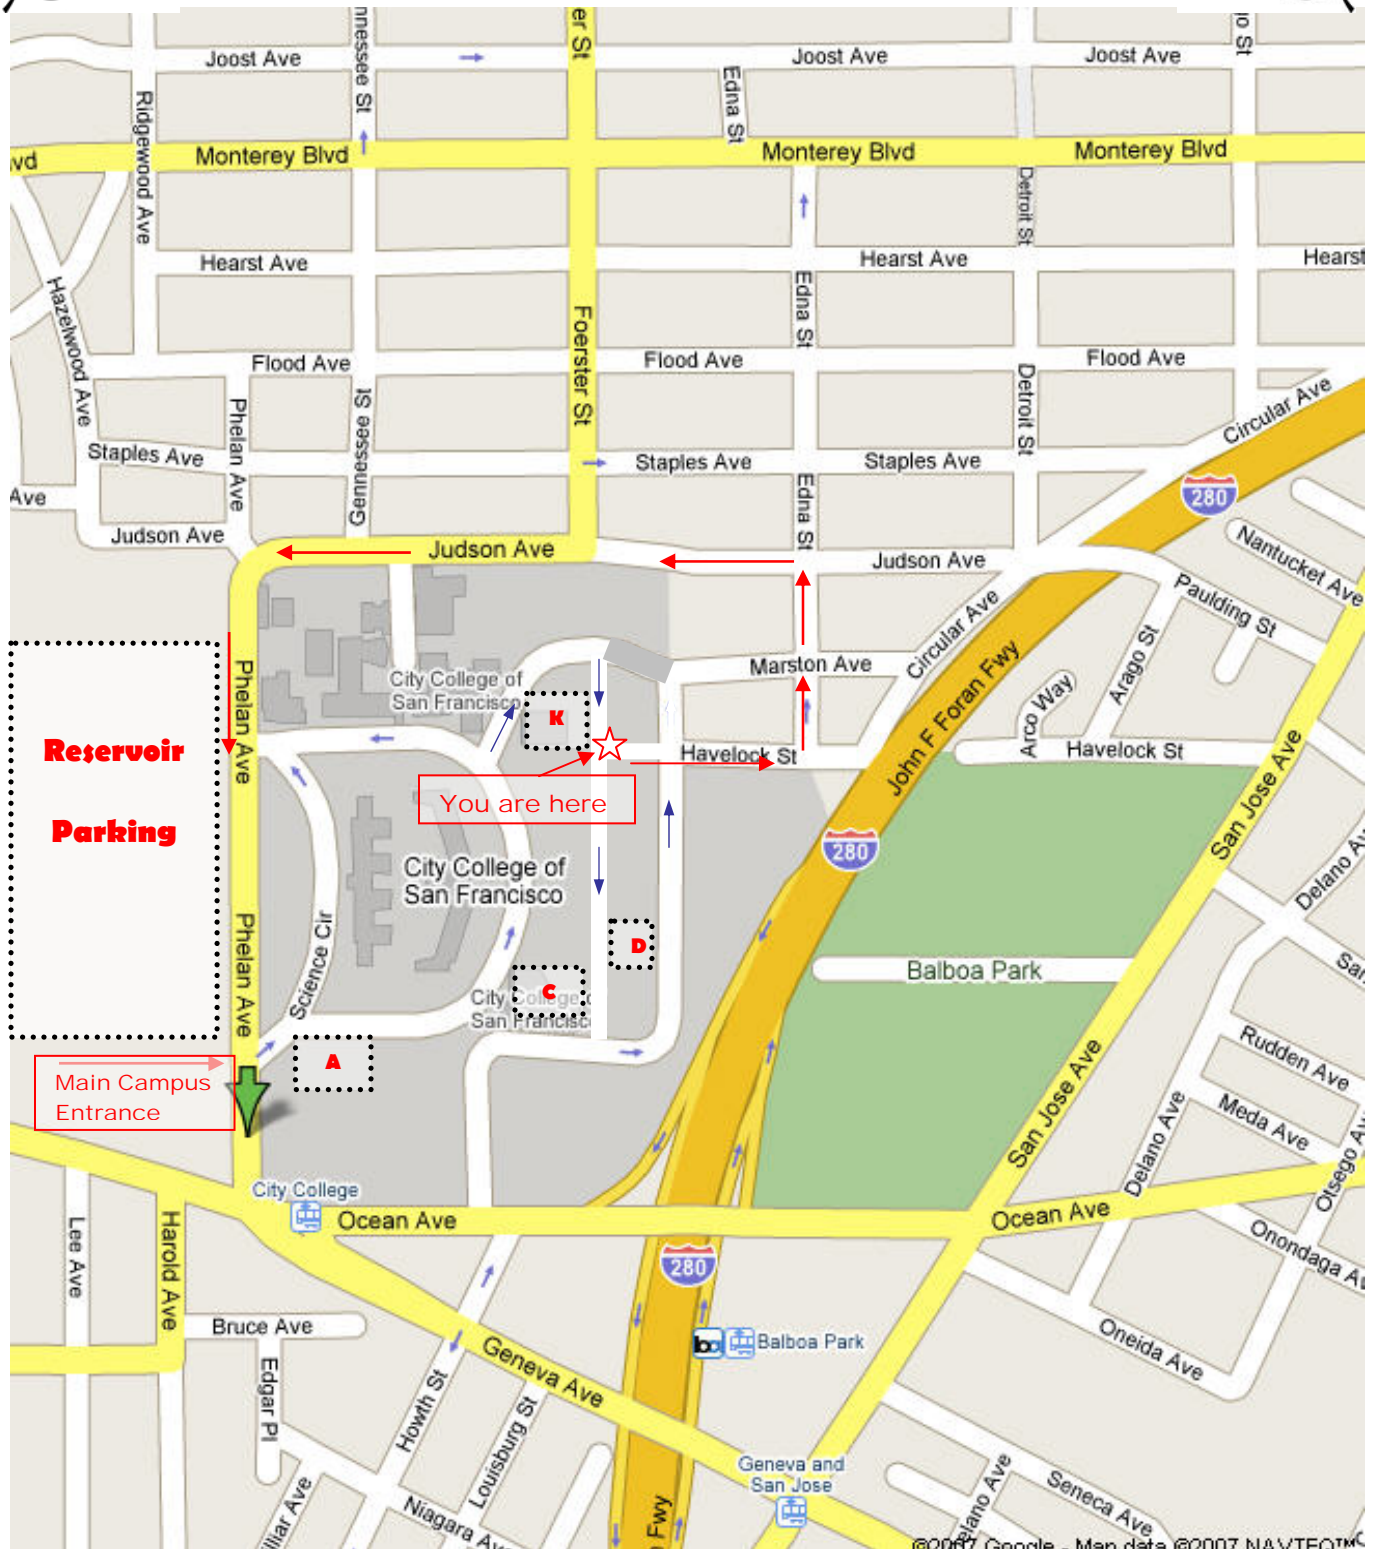

San Francisco Free Folk Festival 2007 City College Parking Directions

Parking lots are A, C, D, K, and Reservoir. Reserve K for disabled, D for performers
 Parking is \$2/day - look for yellow pay stations - exact change only