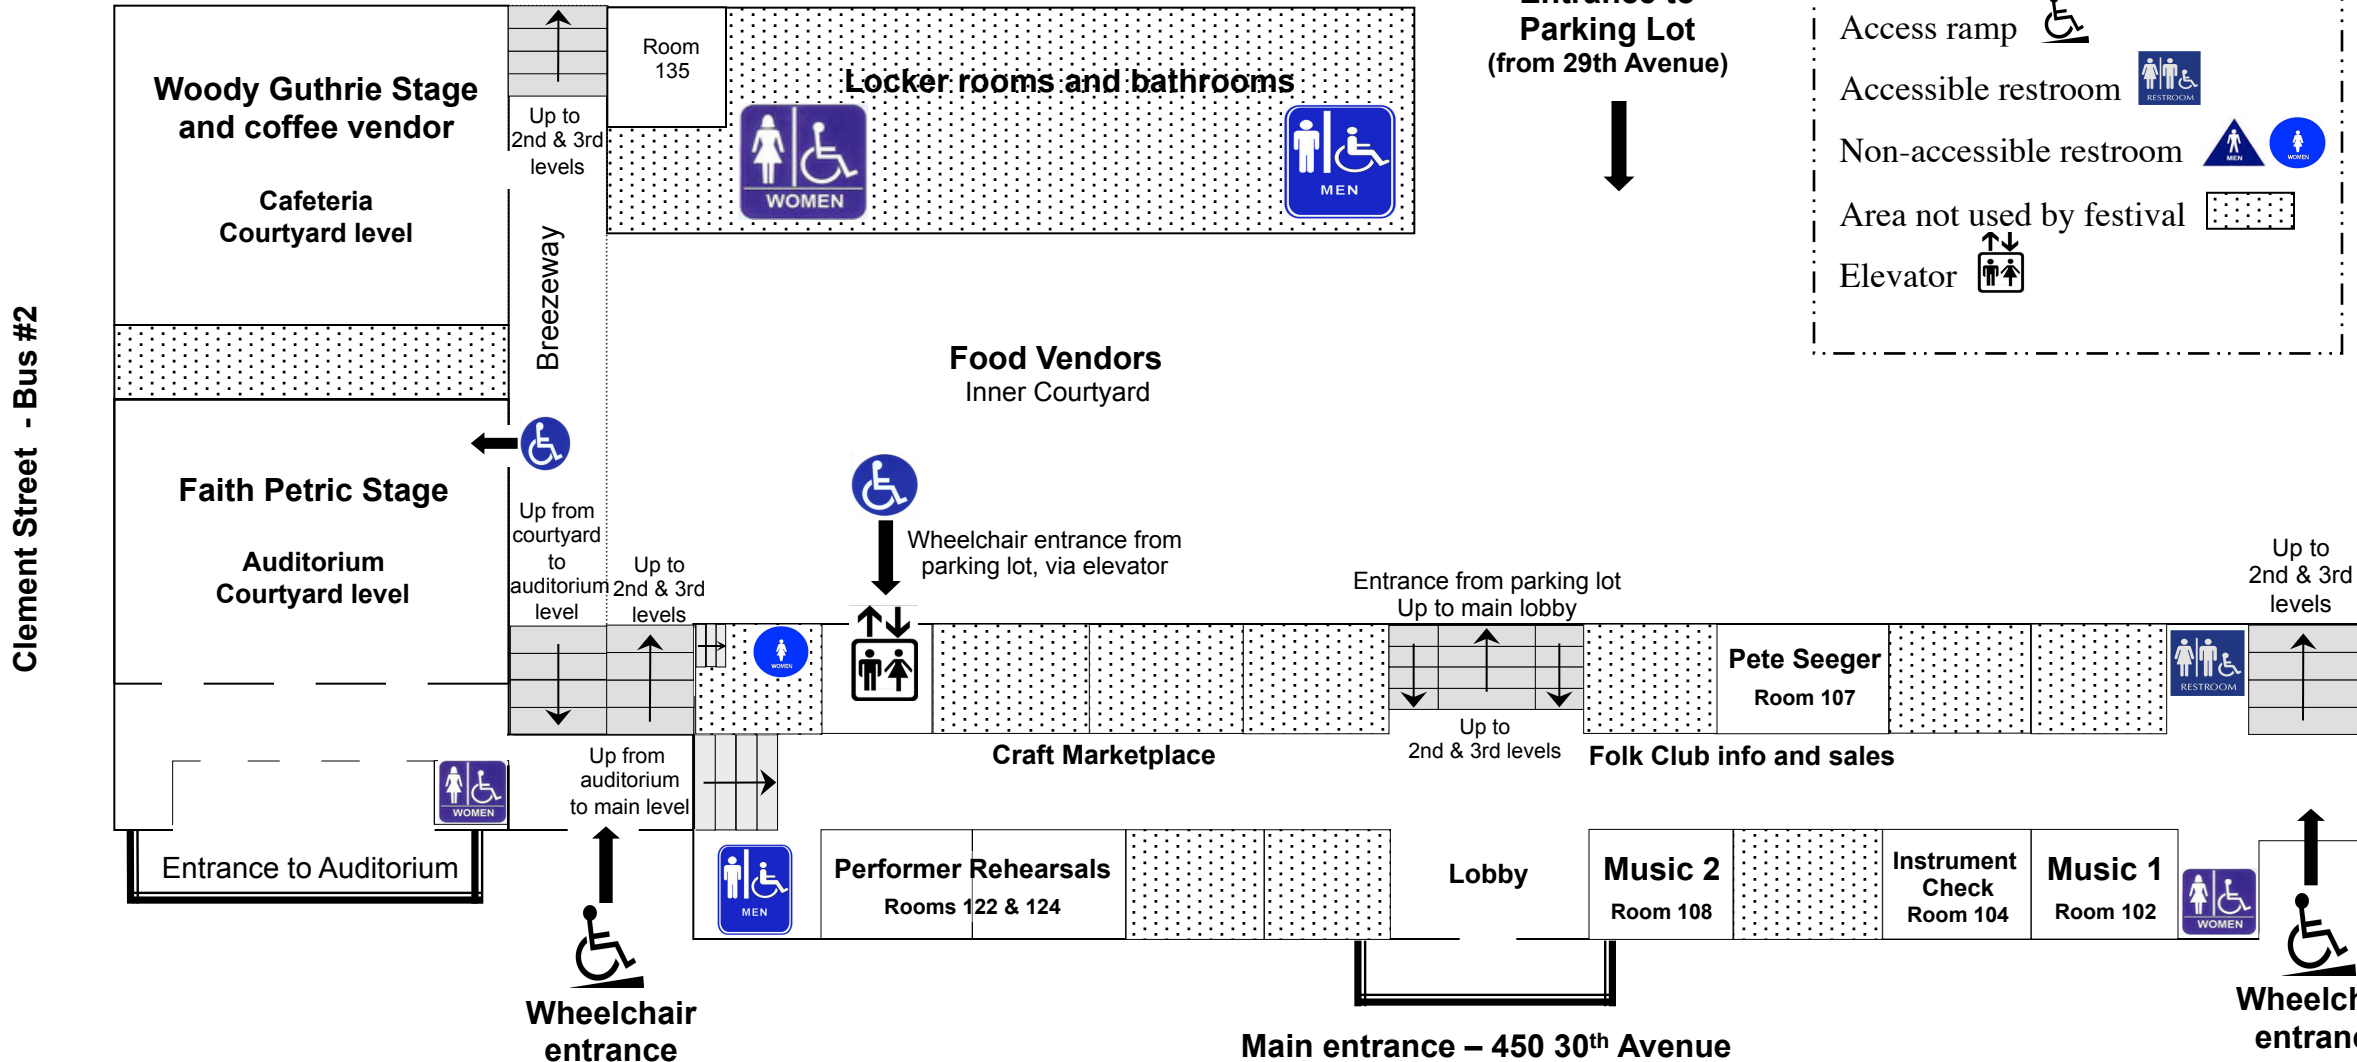

San Francisco Free Folk Festival 2014

Map of Presidio Middle School

Street levels

1st floor Main and Wing corridors

Legend:

- Stairs
- Wheelchair access
- Access ramp
- Accessible restroom
- Non-accessible restroom
- Area not used by festival
- Elevator

San Francisco Free Folk Festival 2013
Map of Presidio Middle School

2nd and 3rd floors
Main and Wing corridors